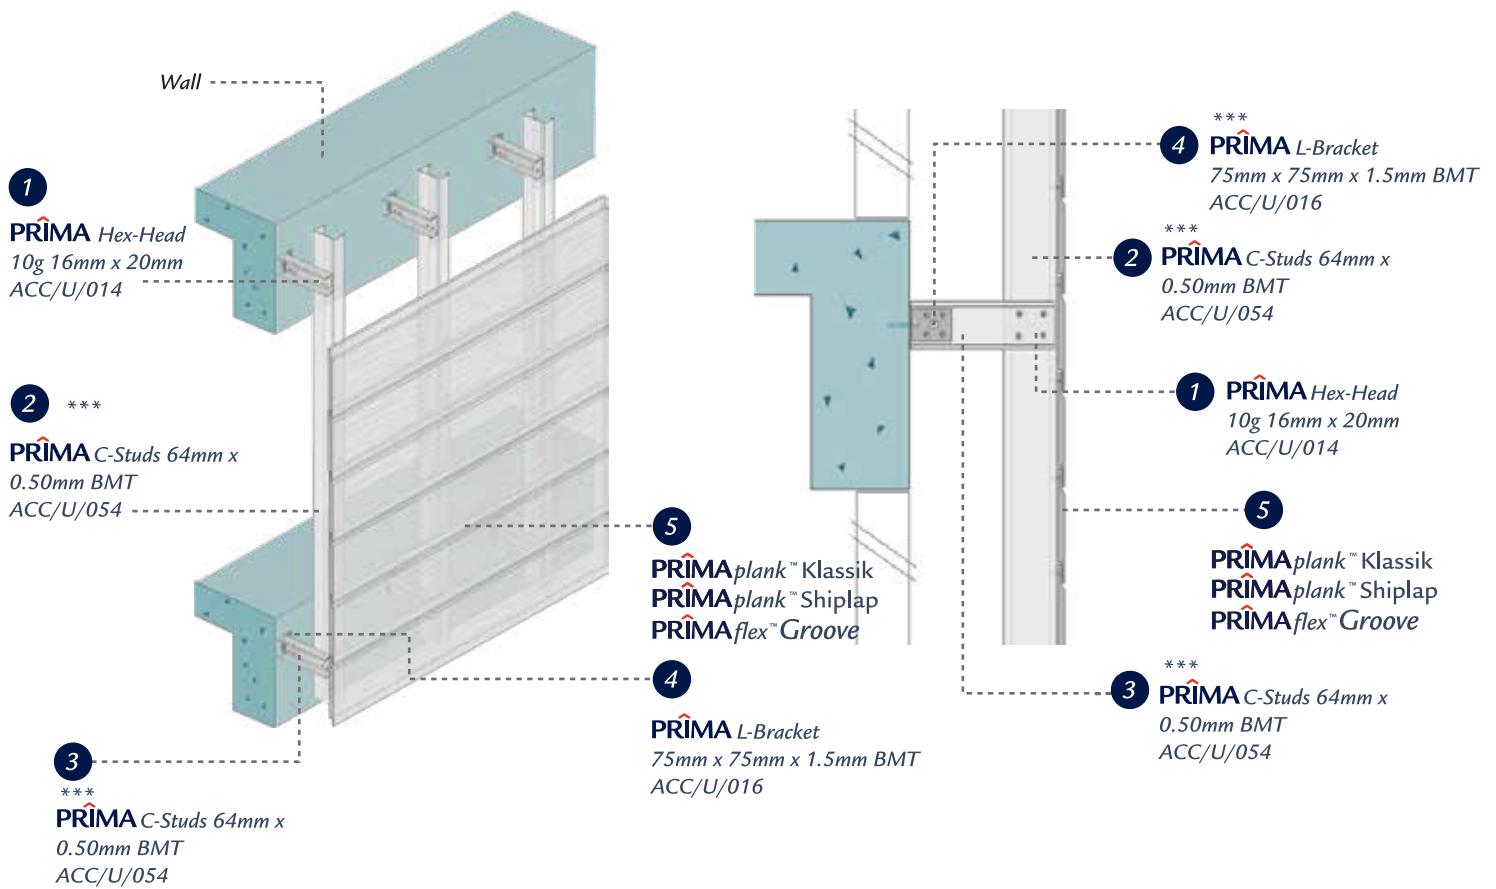

PRIMA Cladding System - Cantilever

1 PRIMA Hex-Head 10g 16mm x 20mm
ACC/U/014
Specifications : No #10 x 20mm
Quantity : 1000 pcs/box
Category : Fastener
Application : Universal / To secure PRIMA Steel members

2 ***
3 PRIMA C-Studs 64mm x 0.50mm BMT
ACC/U/054
Specifications : 64mm C-Studs x 0.50mm BMT
64mm x 35mm x 3000mm
Quantity : 100 pcs/bundle
Category : Primary Section
Application : Walls / Floors / Ceilings

4 ***
PRIMA L-Bracket 75mm x 75mm x 1.5mm
BMT
ACC/U/016
Specifications : 75mm x 75mm x 1.5mm BMT
Quantity : 40 pcs/box
Category : Angle cleat
Application : Universal. To hold steel frame against structure

5
PRIMA plank™ Klassik
PRIMA plank™ Shiplap (Smooth/Woodgrain)
Specifications : 9mm x 230mm x 3660mm
PRIMA flex™ Groove
Specifications : 7.5mm thick
1200mm x 2400mm
1200mm x 2700mm
Application : Wall Cladding

*** Available in other sizes and specifications.

Remark :
The above diagram is a guideline for installation only and shall not be treated as construction drawing.
Please refer to the latest PRIMA Technical Manual prior to the installation.