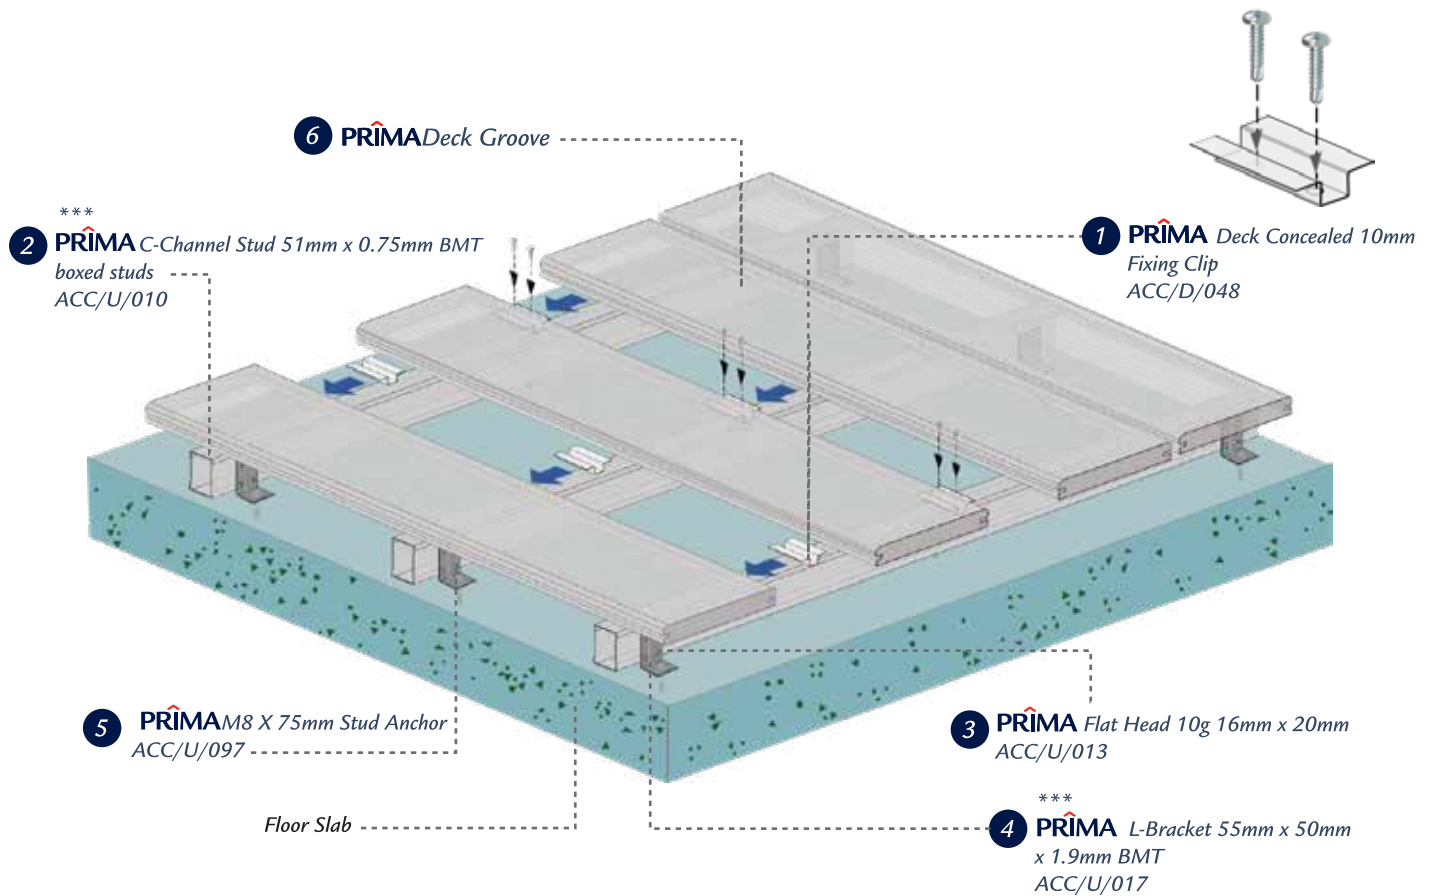

PRIMA L-Bracket 55mm x 50mm x 1.9mm BMT
ACC/U/017
Specifications : 55mm x 50mm x 1.9mm BMT
Quantity : 60 pcs/box
Category : Angle cleat
Application : Universal. To hold steel frame against structure

PRIMA M8 X 75mm Stud Anchor
ACC/U/097
Specifications : M8 x 75mm Stud Anchor
Quantity : 100 pcs/box
Category : Anchor / Fastener
Application : Universal for floors / walls

PRIMA Deck Groove
Specifications : 16mm x 150mm x 2440mm
Application : Decking

*** Available in other sizes and specifications.

Remark :
The above diagram is a guideline for installation only and shall not be treated as construction drawing.
Please refer to the latest PRIMA Technical Manual prior to the installation.