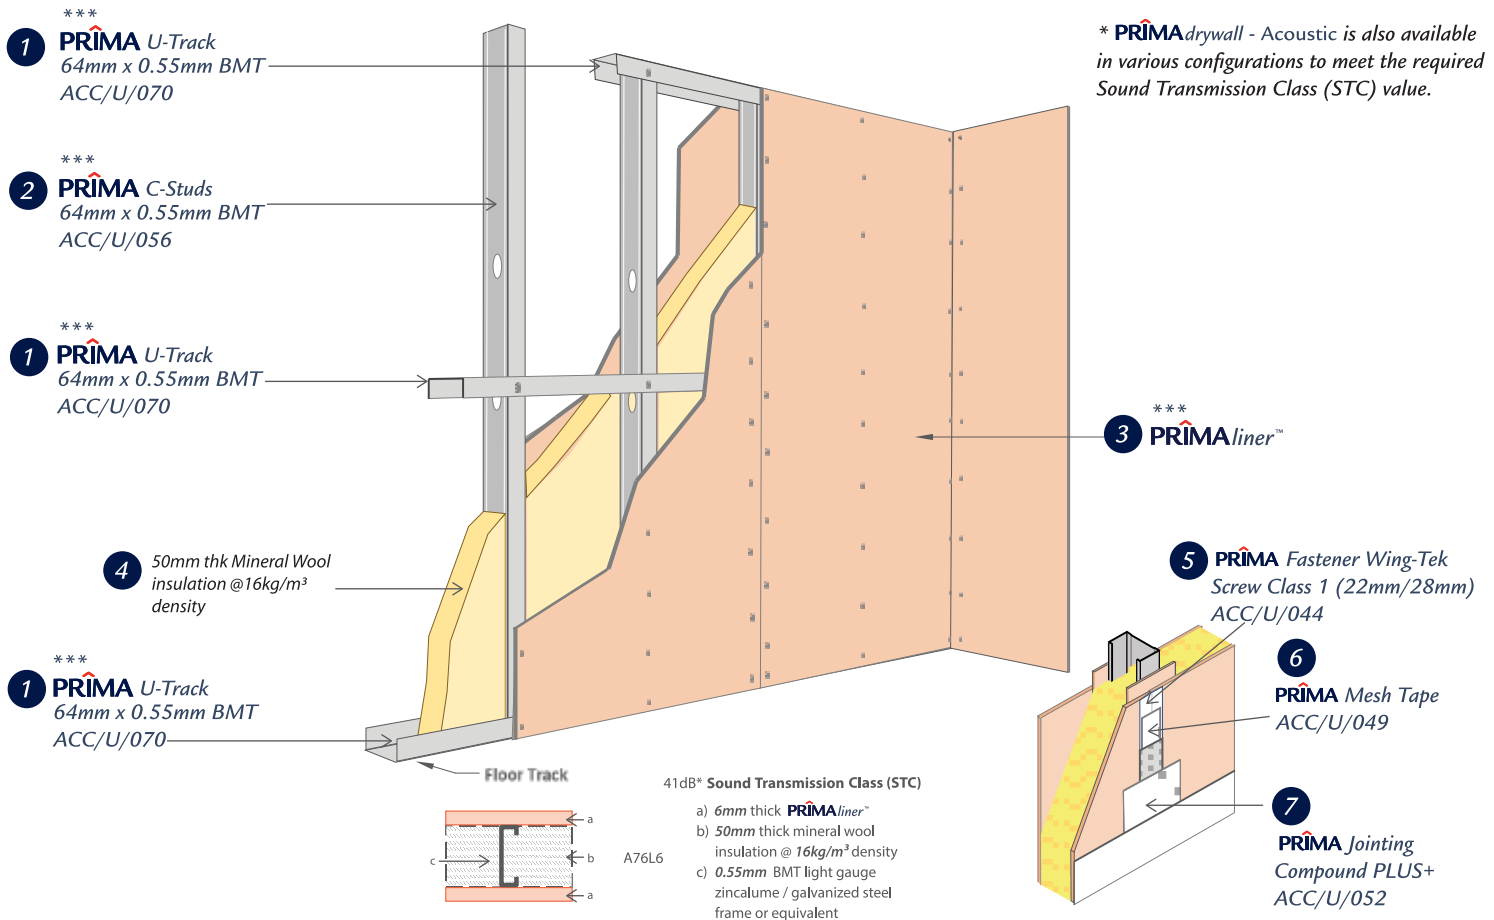

PRIMA drywall System - Acoustic

***
PRIMA U-Track 64mm x 0.55mm BMT
ACC/U/070
Specifications : 64mm U-Track x 0.55mm BMT
64mm x 32mm x 3000mm
Quantity : 100 pcs/bundle
Category : Primary Section
Application : Walls / Floors / Ceilings

4
Mineral Wool
Specifications : 50mm x16 kg/m³ Mineral Wool
Category : Wool
Application : **PRIMA drywall**
Note : Not supplied by Hume Cemboard Industries

***
PRIMA C-Studs 64mm x 0.55mm BMT
ACC/U/056
Specifications : 64mm C-Studs x 0.55mm BMT
64mm x 35mm x 3000mm
Quantity : 100 pcs/bundle
Category : Primary Section
Application : Walls / Floors / Ceilings

5
PRIMA Fastener Wing-Tek Screw Class 1 (22mm/28mm)
ACC/U/044
Specifications : 22mm/28mm
Quantity : 1000 pcs/box
Category : Fasteners
Application : Wall/Cladding

***
PRIMA liner™
Specifications : 6mm x 1220mm x 2440mm
Application : Wall Lining

6
PRIMA Mesh Tape
ACC/U/049
Specifications : 50 meter / roll
Quantity : one piece
Category : Mesh tape
Application : Flush Jointing for wall and ceiling

* STC value prediction was based on Marshall Day Acoustic Software (Insul 7.0) ; Tested value from SIRIM Bhd.
*** Available in other sizes and specifications.

Remark :
The above diagram is a guideline for installation only and shall not be treated as construction drawing.
Please refer to the latest PRIMA Technical Manual prior to the installation.

7
PRIMA Jointing Compound PLUS+
ACC/U/052
Specifications : Jointing Compound Plus+
Quantity : one bucket , 28KG/bucket
Category : Sealers
Application : Wall/Ceiling