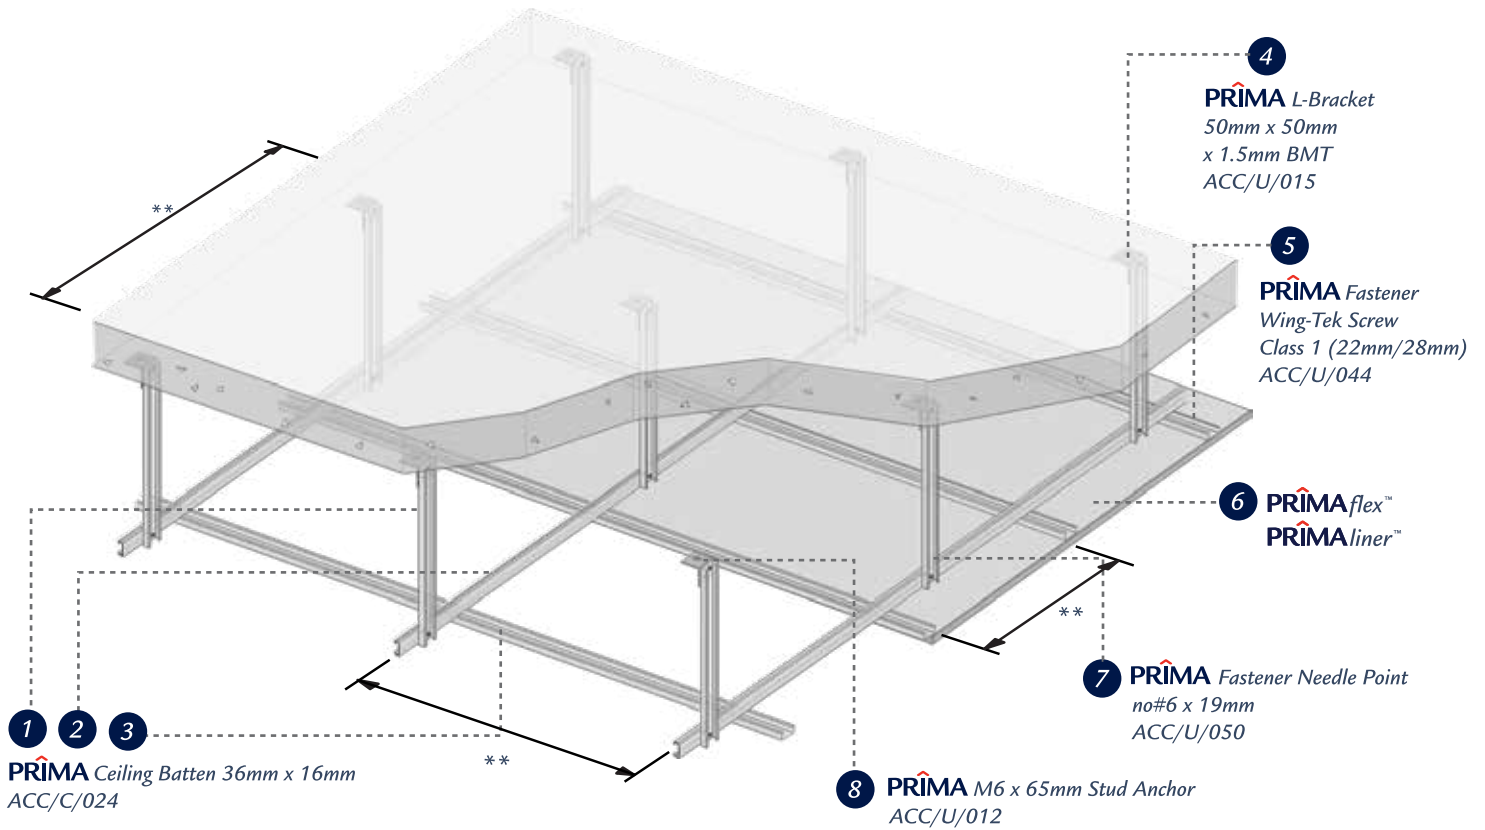

PRIMA Accessories Storage:

- Stored in their original packaging in an internal space.
- Cover with tarpaulin sheet, canvas or equivalent for external storage.

PRIMA Ceiling Batten 36mm x 16mm
ACC/C/024
Specifications : 3600mm x 36mm x 16mm x 0.42mm BMT
Quantity : 500 pcs/pack
Category : Secondary section
Application : Ceiling