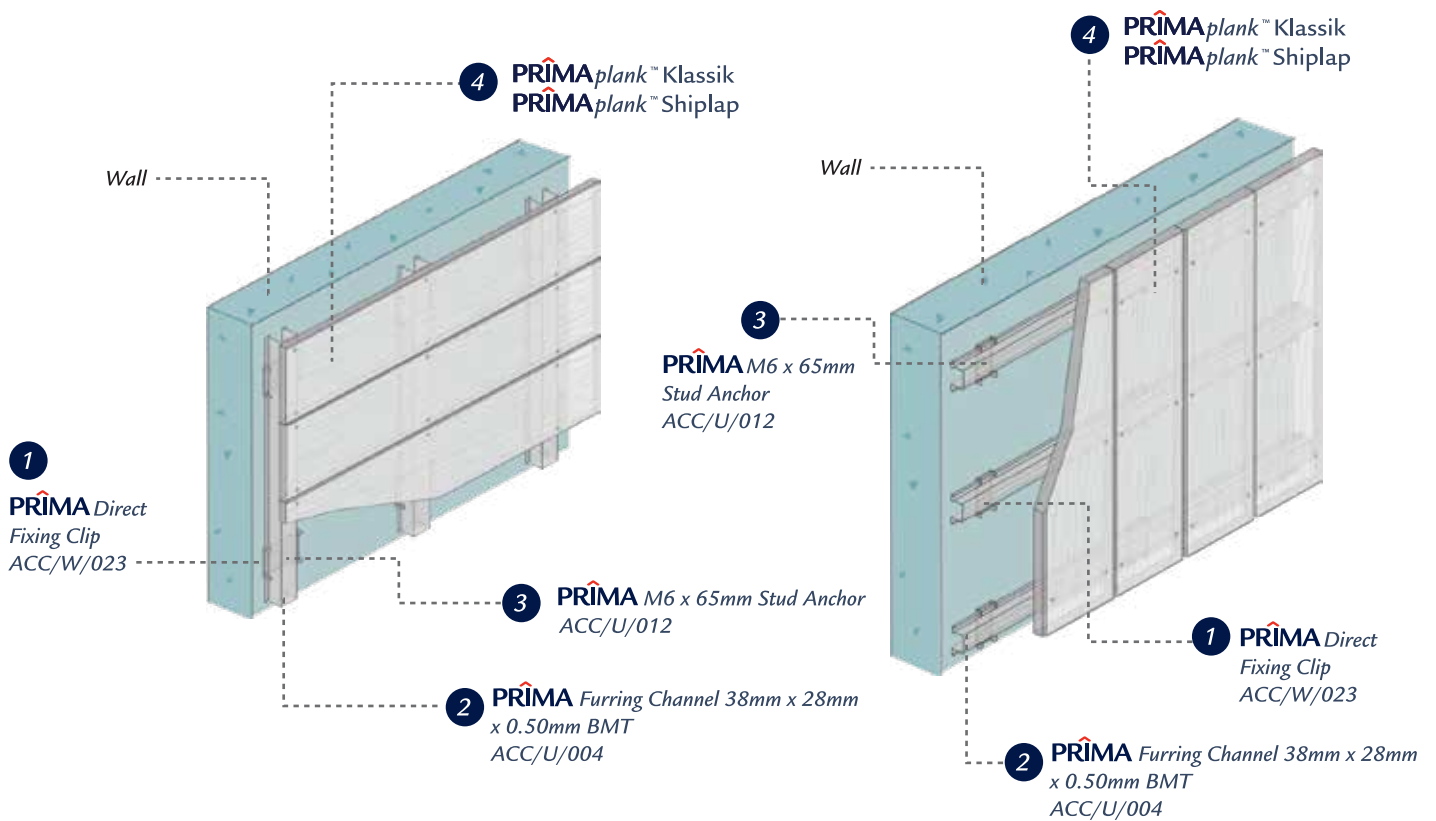

Remark :
The above diagram is a guideline for installation only and shall not be treated as construction drawing.
Please refer to the latest PRIMA Technical Manual prior to the installation.

PRIMAflex™ Groove

Specifications : 7.5mm thick
1200mm x 2400mm
1200mm x 2700mm

PRIMAplank™ Shiplap (Smooth/Woodgrain)

Specifications : 9 mm x 230mm x 3660mm
Application : Ceiling

PRIMA Cladding System - Direct Fixing

PRIMA Direct Fixing Clip
ACC/W/023
Specifications : Direct fixing clip 36mm x 66mm
Quantity : 50 pcs/box
Category : Joiners
Application : Wall, cladding