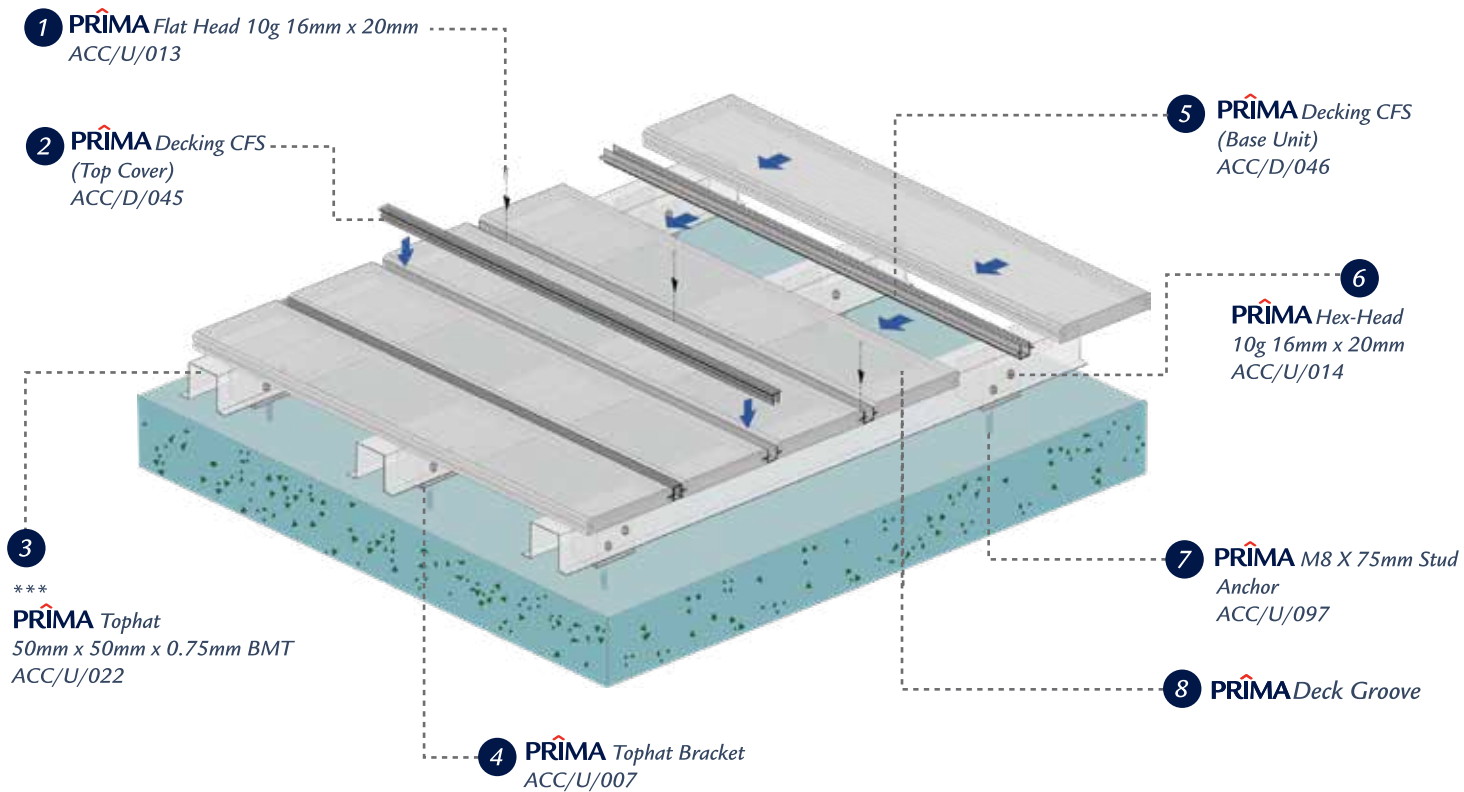

PRIMA™ Deck Concealed Fixing System (CFS)

***Available in other sizes and specifications.

PRIMA Flat Head 10g 16mm x 20mm
ACC/U/013
Specifications : No #10 x 20mm
Quantity : 1000 pcs/box
Category : Fastener
Application : To secure angle cleat on steel member

PRIMA Decking CFS (Top Cover)
ACC/D/045
Specifications : Aluminium Powder Coated (Black)
Decking Strip Top-Cover 15mm (Gap)
3000mm (L)
Quantity : 20 pcs/box
Category : Strip Top Cover
Application : Decking

PRIMA Tophat 50mm x 50mm x 0.75mm BMT
ACC/U/022
Specifications : 50mm x 50mm x 0.75mm BMT
Quantity : 120 pcs/pack
Category : Secondary section
Application : Universal / Floor joist, cladding

PRIMA Tophat Bracket
ACC/U/007
Specifications : 80mm x 46mm x 50mm
Quantity : 60 pcs/box
Category : Floor joist / Cladding
Application : Secondary section connector to primary frame

PRIMA Decking CFS (Base Unit)
ACC/D/046
Specifications : Aluminium Powder Coated (Black)
Decking Strip Base-Unit
3000mm (L)
Quantity : 20 pcs/box
Category : Strip Base Unit
Application : Decking

PRIMA Hex-Head 10g 16mm x 20mm
ACC/U/014
Specifications : No #10 x 20mm
Quantity : 1000 pcs/box
Category : Fastener
Application : Universal / To secure PRIMA Steel members

PRIMA M8 X 75mm Stud Anchor
ACC/U/097
Specifications : M8 x 75mm Stud Anchor
Quantity : 100 pcs/box
Category : Anchor / Fastener
Application : Universal for floors / walls

PRIMA Deck Groove
Specifications : 16mm x 150mm x 2440mm
Application : Decking

Remark : The above diagram is a guideline for installation only and shall not be treated as construction drawing. Please refer to the latest PRIMA Technical Manual prior to the installation.