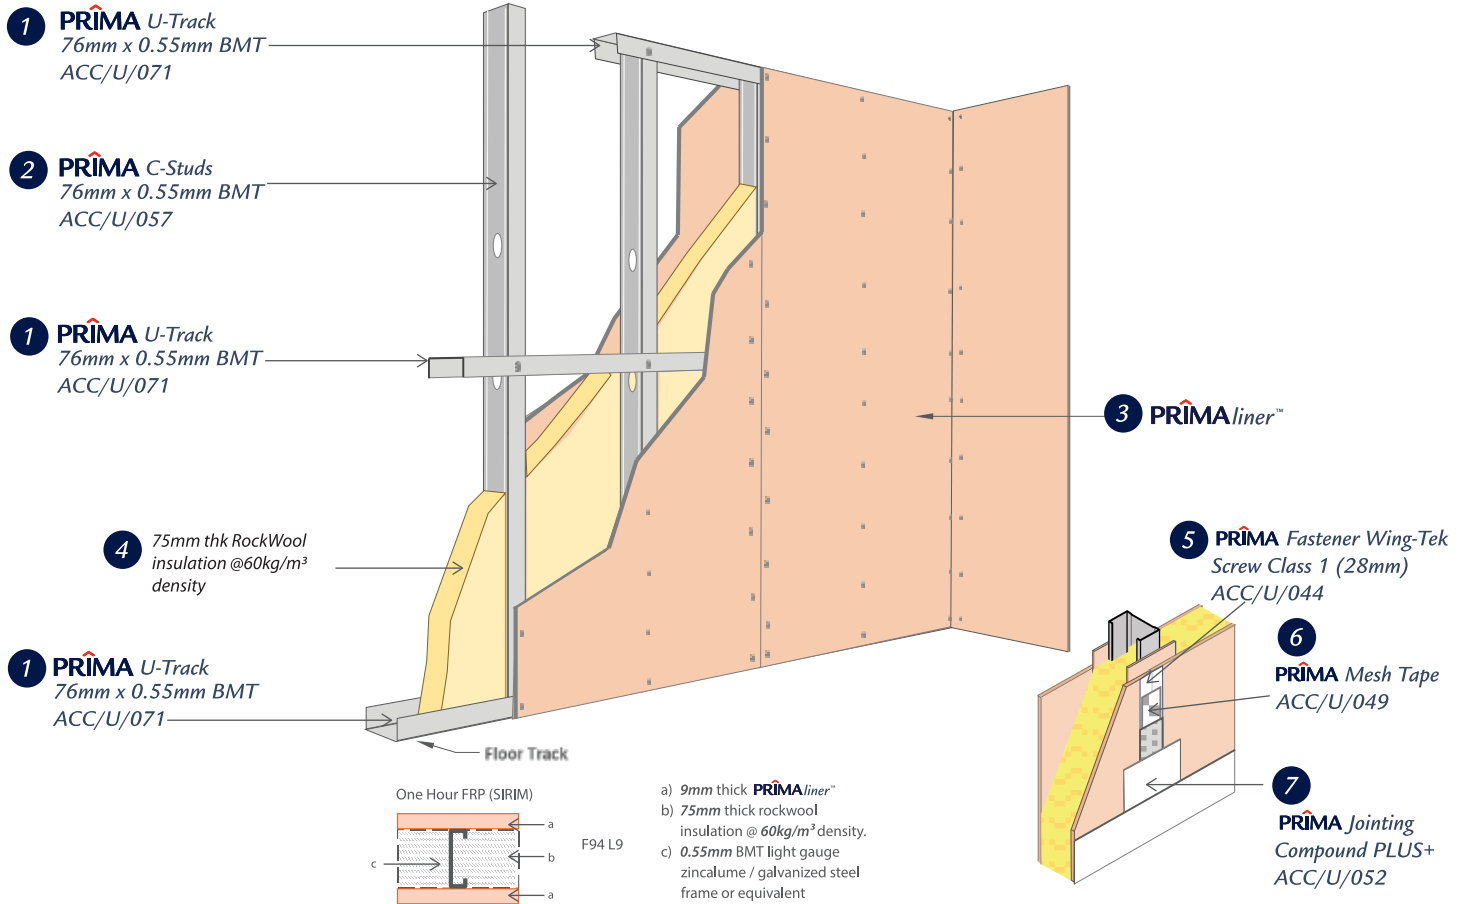

PRIMA drywall System - 94mm (1 Hour Fire Rated)

1 PRIMA U-Track 76mm x 0.55mm BMT
ACC/U/071
Specifications : 76mm U-Track x 0.55mm BMT
76mm x 32mm x 3000mm
Quantity : 100 pcs/bundle
Category : Primary Section
Application : Walls / Floors / Ceilings

2 PRIMA C-Studs 76mm x 0.55mm BMT
ACC/U/057
Specifications : 76mm C-Studs x 0.55mm BMT
(S7655), 76mm x 35mm x 3000mm
Quantity : 100 pcs/bundle
Category : Primary Section
Application : Walls / Floors / Ceilings

3 PRIMA liner™
Specifications : 9mm x 1220mm x 2440mm
Application : Wall Lining

4 Mineral Wool
Specifications : 75mm x 60kg/m³ Rockwool
Category : Wool
Application : PRIMA drywall
Note : Not supplied by Hume Cemboard Industries

5 PRIMA Fastener Wing-Tek Screw Class 1
(28mm)
ACC/U/044
Specifications : 28mm
Quantity : 1000 pcs/box
Category : Fasteners
Application : Wall/Cladding

6 PRIMA Mesh Tape
ACC/U/049
Specifications : 50 meter / roll
Quantity : one piece
Category : Mesh tape
Application : Flush Jointing for wall and ceiling

7 PRIMA Jointing Compound PLUS+
ACC/U/052
Specifications : Jointing Compound Plus+
Quantity : one bucket , 28KG/bucket
Category : Sealers
Application : Wall/Ceiling

Remark :
The above diagram is a guideline for installation only and shall not be treated as construction drawing.
Please refer to the latest PRIMA Technical Manual prior to the installation.