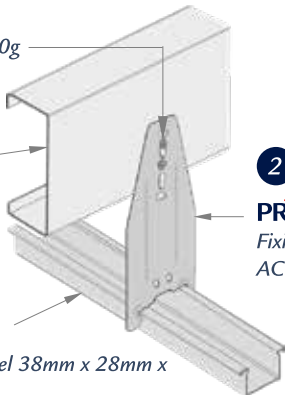

1. 2 **PRIMA Direct Fixing Clips 192mm**
   ACC/C/031

1. 3 **PRIMA Furring Channel 38mm x 28mm x 0.50mm BMT**
   PRIMA Furring Channel 38mm x 16mm x 0.50mm BMT
   ACC/U/004 or 005

1. 1 **PRIMA Hex head 10g**
   16mm x 20mm
   ACC/C/014

Truss bottom chord