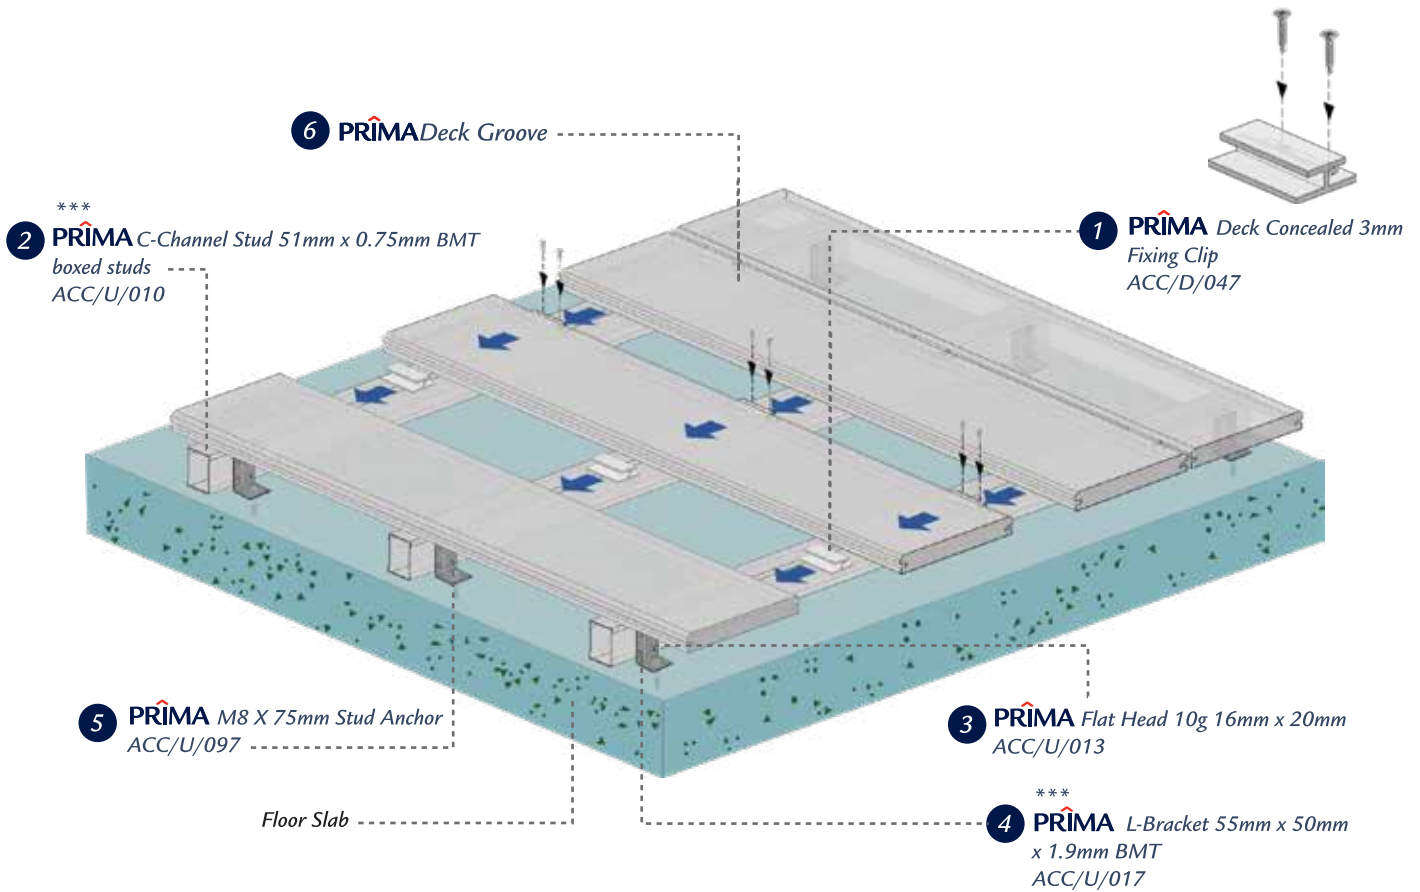

PRIMA Deck Concealed 3mm Fixing Clip
ACC/D/047
Specifications : Conceal 3mm (Gap) Decking Fix Clip
3000mm (L)
Quantity : 200 pcs/box
Category : Fasteners
Application : Decking

PRIMA C-Channel Stud 51mm x 0.75mm BMT
ACC/U/010
Specifications : 51mm x 3000mm x 0.75mm BMT
Quantity : 100 pcs/pack
Category : Primary section
Application : Walls / Floors / Ceilings

PRIMA Flat Head 10g 16mm x 20mm
ACC/U/013
Specifications : No #10 x 20mm
Quantity : 1000 pcs/box
Category : Fastener
Application : To secure angle cleat on steel member

PRIMA L-Bracket 55mm x 50mm x 1.9mm BMT
ACC/U/017
Specifications : 55mm x 50mm x 1.9mm BMT
Quantity : 60 pcs/box
Category : Angle cleat
Application : Universal. To hold steel frame against structure

PRIMA M8 X 75mm Stud Anchor
ACC/U/097
Specifications : M8 x 75mm Stud Anchor
Quantity : 100 pcs/box
Category : Anchor / Fastener
Application : Universal for floors / walls

PRIMA Deck Groove
Specifications : 16mm x 150mm x 2440mm
Application : Decking

*** Available in other sizes and specifications.

Remark :
The above diagram is a guideline for installation only and shall not be treated as construction drawing.
Please refer to the latest PRIMA Technical Manual prior to the installation.