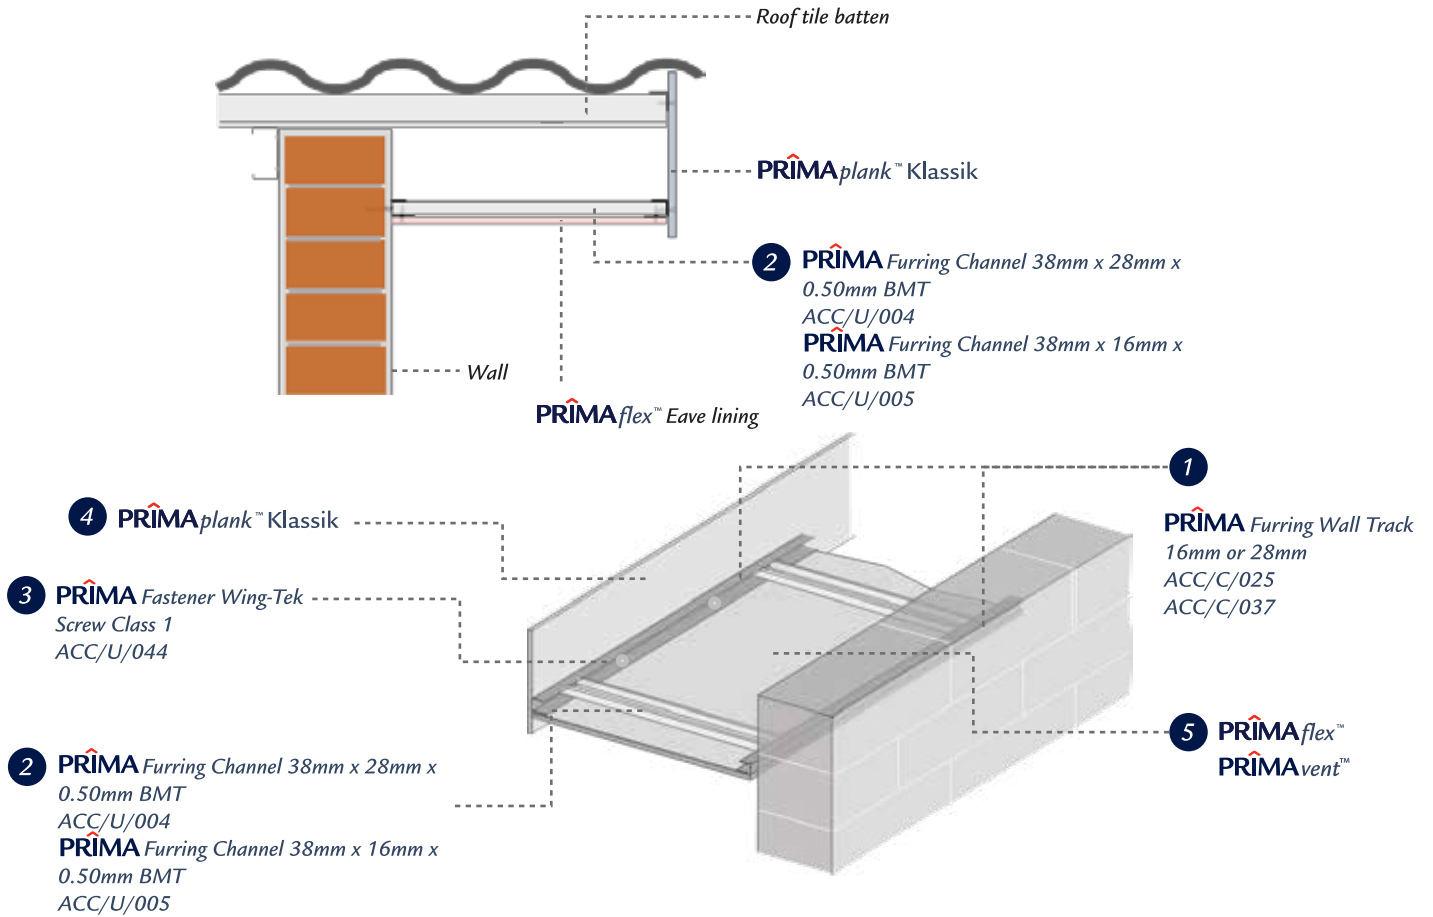

Remark :
The above diagram is a guideline for installation only and shall not be treated as construction drawing.
Please refer to the latest PRIMA Technical Manual prior to the installation.