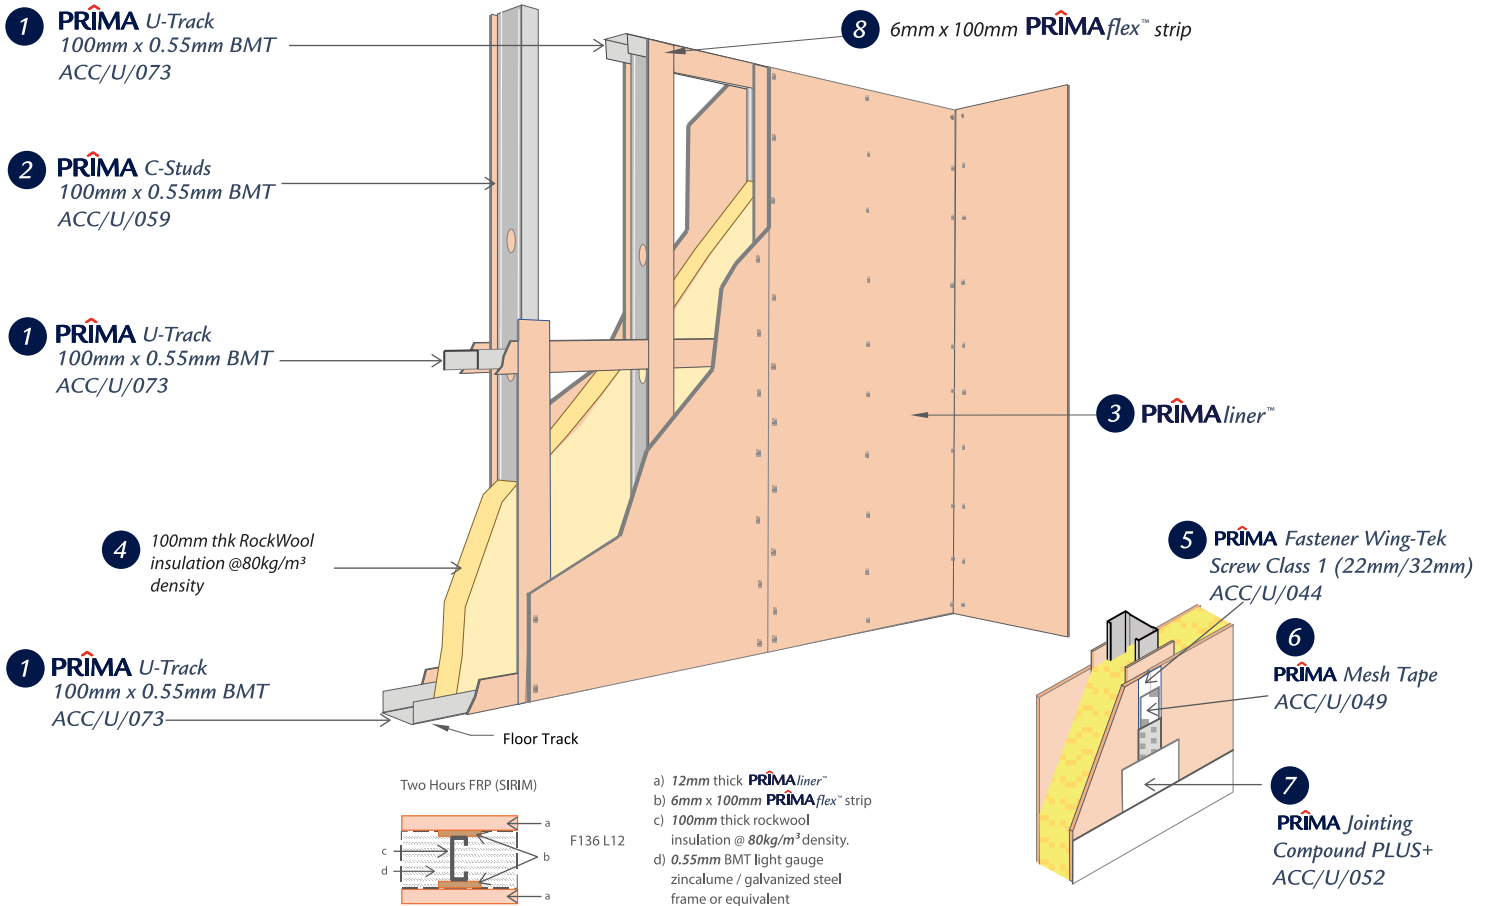

PRIMA drywall System - 136mm (2 Hour Fire Rated)

1 PRIMA U-Track 100mm x 0.55mm BMT
ACC/U/073
Specifications : 100mm U-Track x 0.55mm BMT
100mm x 32mm x 3000mm
Quantity : 100 pcs/bundle
Category : Primary Section
Application : Walls / Floors / Ceilings

2 PRIMA C-Studs 100mm x 0.55mm BMT
ACC/U/059
Specifications : 100mm C-Studs x 0.55mm BMT
100mm x 35mm x 3000mm
Quantity : 80 pcs/bundle
Category : Primary Section
Application : Walls / Floors / Ceilings

3 PRIMA^{liner}
Specifications : 12mm x 1220mm x 2440mm
Application : Wall Lining

4 Mineral Wool
Specifications : 100mm x 80kg/m³ Rockwool
Category : Wool
Application : PRIMA^{drywall}
Note : Not supplied by Hume Cemboard Industries

5 PRIMA Fastener Wing-Tek Screw Class 1
(22mm/32mm)
ACC/U/044
Specifications : 22mm/32mm
Quantity : 1000 pcs/box
Category : Fasteners
Application : Wall/Cladding

6 PRIMA Mesh Tape
ACC/U/049
Specifications : 50 meter / roll
Quantity : one piece
Category : Mesh tape
Application : Flush Jointing for wall and ceiling

7 PRIMA Jointing Compound PLUS+
ACC/U/052
Specifications : Jointing Compound Plus+
Quantity : one bucket, 28KG/bucket
Category : Sealers
Application : Wall/Ceiling

8 PRIMA^{flex}
Specifications : PRIMAflex 100mm (W) x 6mm (T)
Application : Wall Lining

Remark :
The above diagram is a guideline for installation only and shall not be treated as construction drawing.
Please refer to the latest PRIMA Technical Manual prior to the installation.