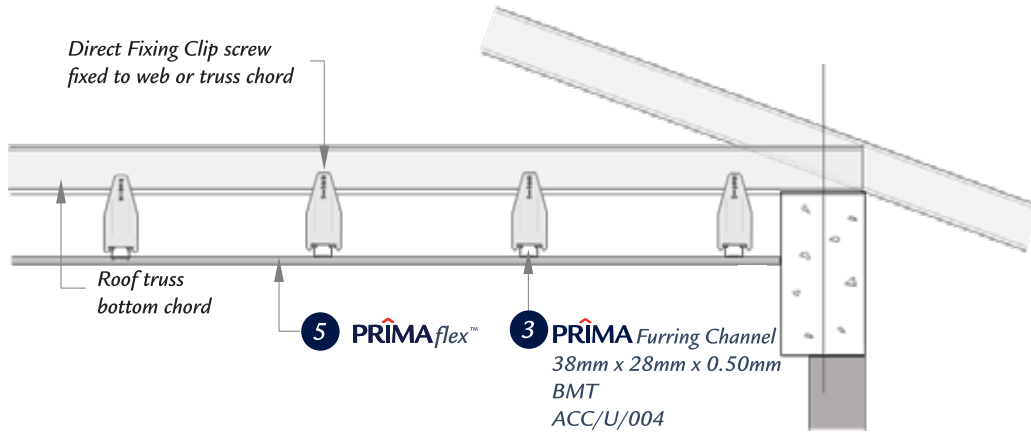

PRIMA Ceiling – Direct Fixing System

1. 1 **PRIMA Hex head 10g**
   16mm x 20mm
   ACC/C/014

Truss bottom chord