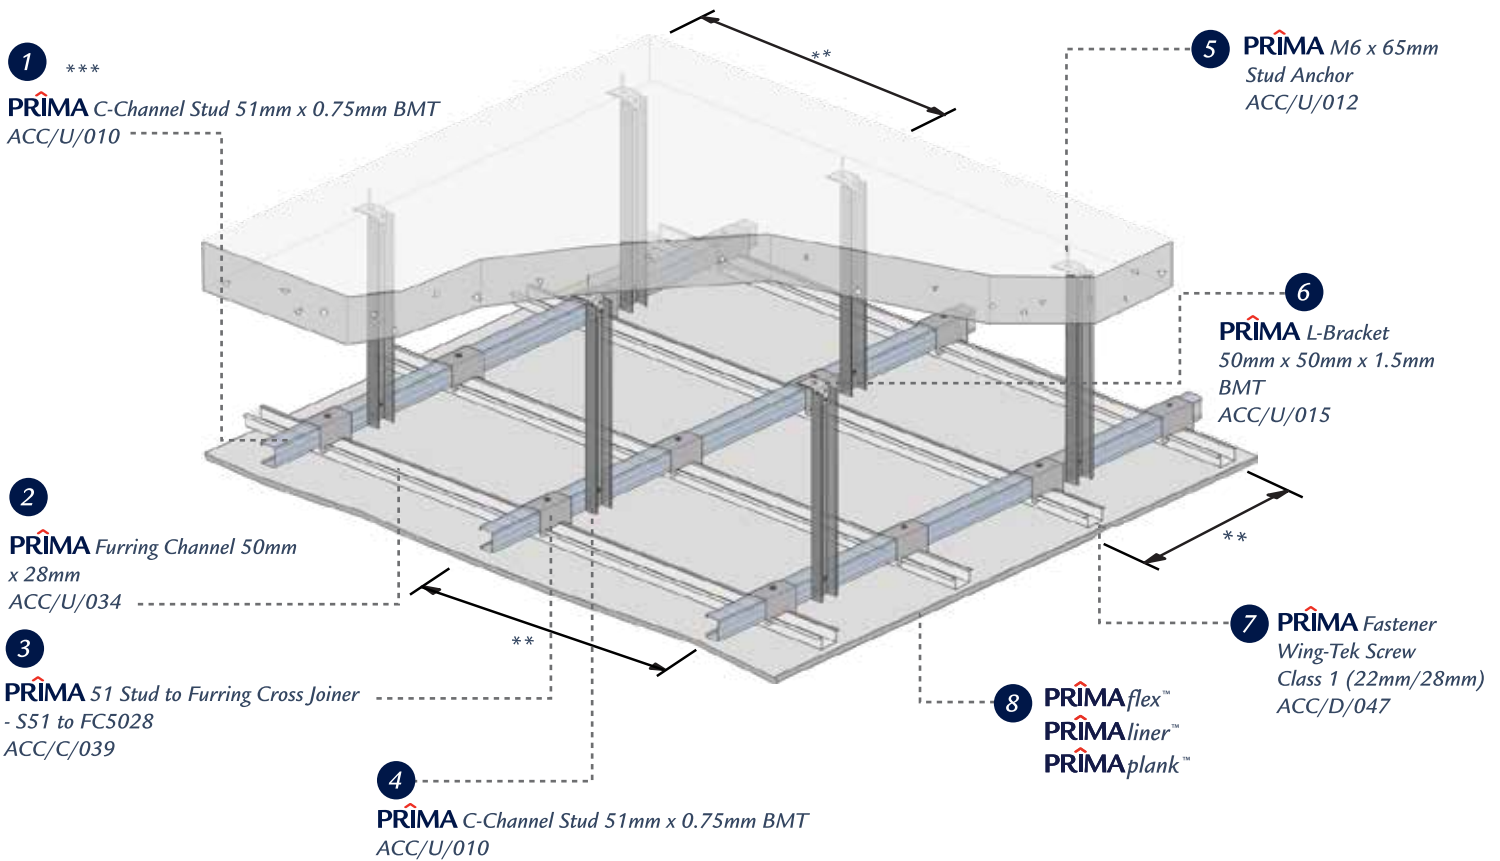

PRIMA™ Ceiling System - Heavy Duty

*Suitable for Internal and External ceiling
*Can withstand wind pressure up to 1.5kPa

1 ***
PRIMA C-Channel Stud 51mm x 0.75mm BMT
ACC/U/010
Specifications : 51mm x 0.75mm BMT x 3000mm
Quantity : 100 pcs/pack
Category : Primary section
Application : Walls / Floors / Ceilings

2
PRIMA Furring Channel 50mm x 28mm
ACC/U/034
Specifications : 50 mm x 28 mm x 3600mm
Quantity : 200 pcs/pack
Category : Secondary section
Application : Ceiling

3
PRIMA 51mm Stud to Furring Cross Joiner - S51 to FC5028
ACC/C/039
Specifications : 38mm x 76mm x 99mm
Quantity : 120 pcs/box
Category : Joiners
Application : Ceiling

5
PRIMA M6 x 65mm Stud Anchor
ACC/U/012
Specifications : M6 x 65mm Stud Anchor
Quantity : 100 pcs/box
Category : Anchor / Fastener
Application : Universal for floors / walls

6
PRIMA L-Bracket 50mm x 50mm x 1.5mm BMT
ACC/U/015
Specifications : 50mm x 50mm x 1.5mm BMT
Quantity : 80 pcs/box
Category : Angle cleat
Application : Universal. To hold steel frame against structure.

7
PRIMA Fastener Wing-Tek Screw Class 1 (22mm/28mm)
ACC/U/044
Specifications : 22mm/28mm
Quantity : 1000 pcs/box
Category : Fasteners
Application : Wall/Cladding

8
PRIMA Board
Specification : 6mm/7.5mm/9mm/12mm thick **PRIMAflex™**
1220mm x 2440mm (**PRIMAliner™**)
230mm x 3660mm (**PRIMAplank™**)
100mm x 3660mm (**PRIMAplank™**)
Application : Ceiling lining board. **PRIMA** offers range of ceiling lining products to meet the aesthetical outlook requirement

** Please refer to Saint-Gobain Prima Technical Team for actual frame spacing
*** Available in other sizes and specifications.

Remark :
The above diagram is a guideline for installation only and shall not be treated as construction drawing.
Please refer to the latest PRIMA Technical Manual prior to the installation.