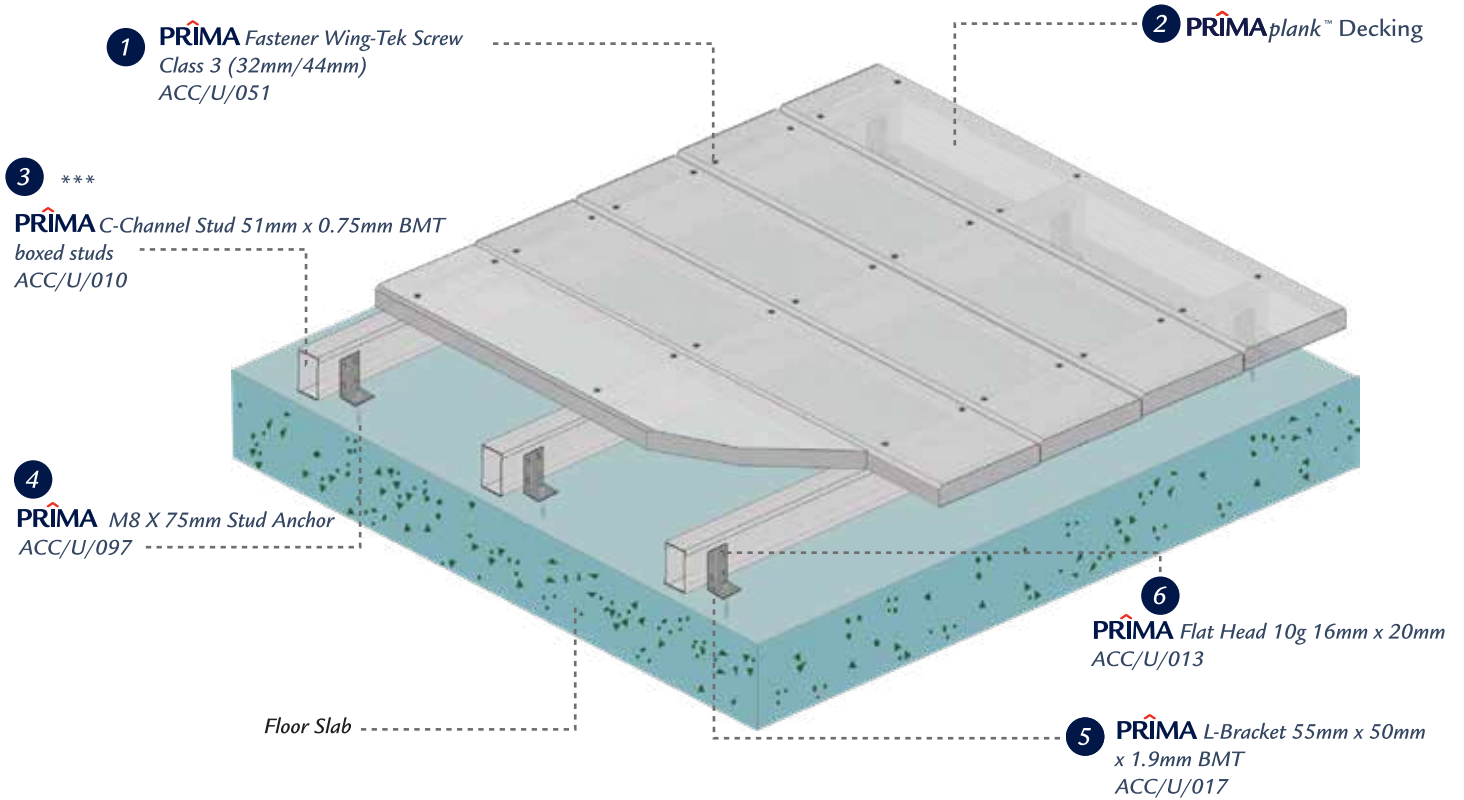

PRIMA Fastener Wing-Tek Screw Class 3 (32mm/44mm)
ACC/U/051
Specifications : 32mm/44mm
Quantity : 1000 pcs/box
Category : Fasteners
Application : Wall/Cladding

PRIMAplank™ Decking
Specifications : 16mm x 150mm x 3660mm
Application : Decking

PRIMA C-Channel Stud 51mm x 0.75mm BMT
ACC/U/010
Specifications : 51mm x 0.75mm BMT x 3000mm
Quantity : 100 pcs/pack
Category : Primary section
Application : Walls / Floors / Ceilings

PRIMA M8 X 75mm Stud Anchor
ACC/U/097
Specifications : M8 x 75mm Stud Anchor
Quantity : 100 pcs/box
Category : Anchor / Fastener
Application : Universal for floors / walls

PRIMA L-Bracket 55mm x 50mm x 1.9mm BMT
ACC/U/017
Specifications : 55mm x 50mm x 1.9mm BMT
Quantity : 60 pcs/box
Category : Angle cleat
Application : Universal. To hold steel frame against structure

PRIMA Flat Head 10g 16mm x 20mm
ACC/U/013
Specifications : No #10 x 20mm
Quantity : 1000 pcs/box
Category : Fastener
Application : To secure angle cleat on steel member

*** Available in other sizes and specifications.

Remark :
The above diagram is a guideline for installation only and shall not be treated as construction drawing.
Please refer to the latest PRIMA Technical Manual prior to the installation.