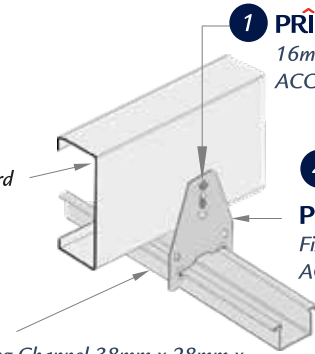

1. 4 **PRIMA Direct Fixing Clips 92mm**
   ACC/C/032

1. 3 **PRIMA Furring Channel 38mm x 28mm x 0.50mm BMT**
   PRIMA Furring Channel 38mm x 16mm x 0.50mm BMT
   ACC/U/004 or 005

Specifications : No #10 x 20mm
Quantity : 1000 pcs/box
Category : Fastener
Application : Universal / To secure **PRIMA** Steel members

Specifications : 38mm x 16mm x 3600mm
Quantity : 200 pcs/pack
Category : Ceiling
Application : Ceiling secondary section